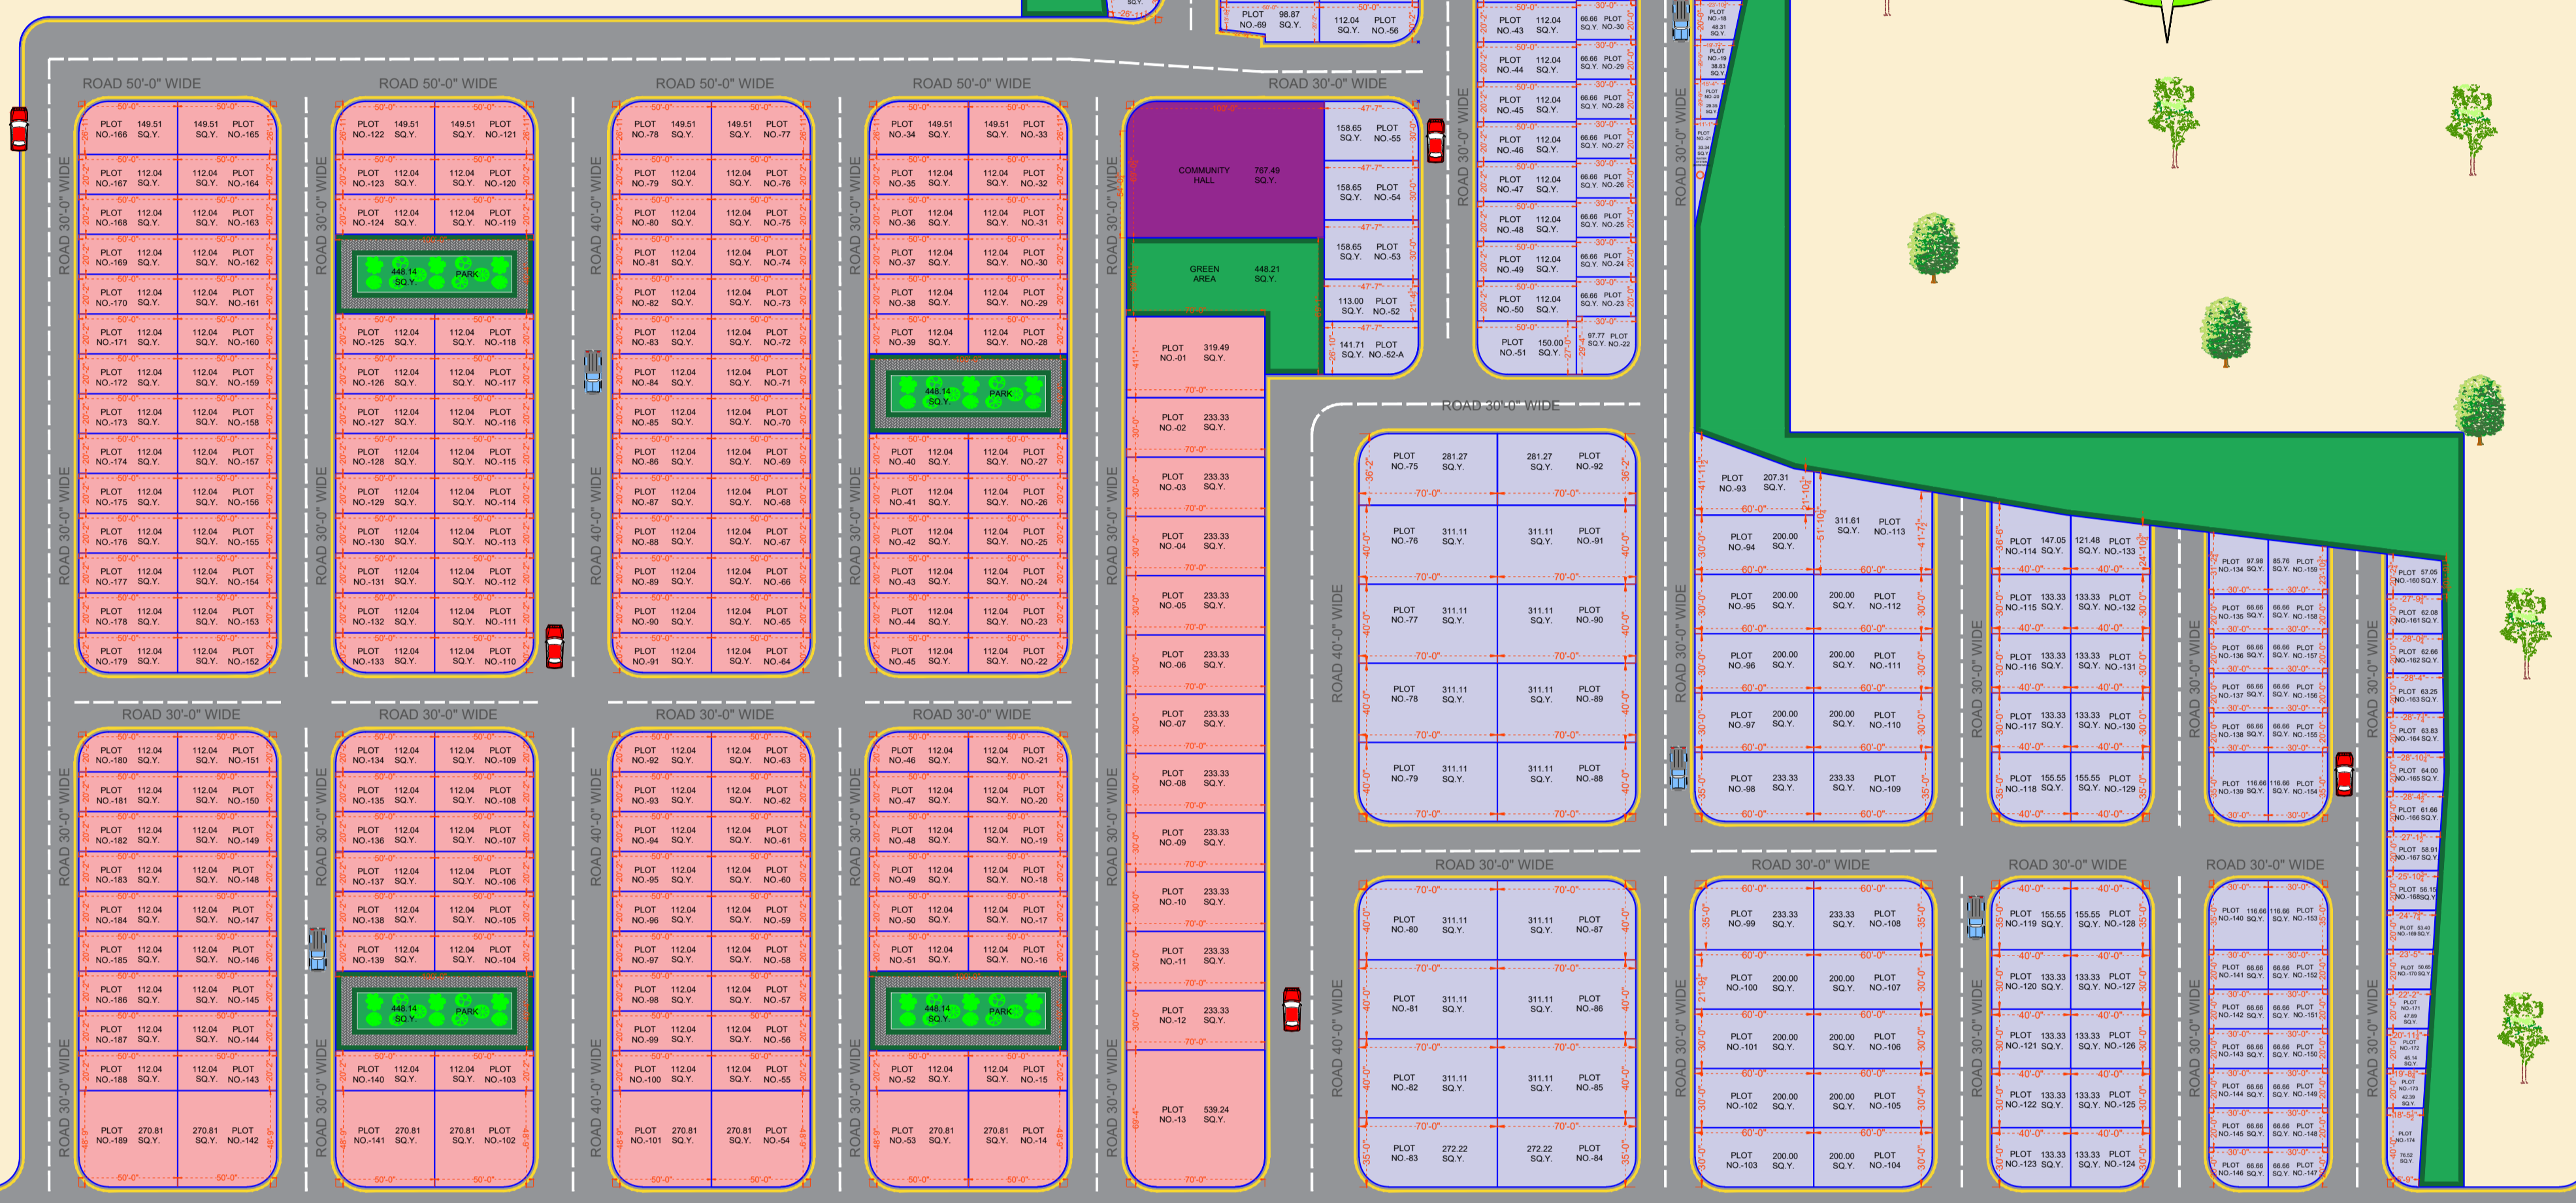

PROPOSED PLAN OF

निधि वन

AT VILLAGE SAMER, JEEN MATAJI ROAD , KHATU SHYAM JI DIST. SIKAR

BLOCK - A

BLOCK - B

BLOCK - C