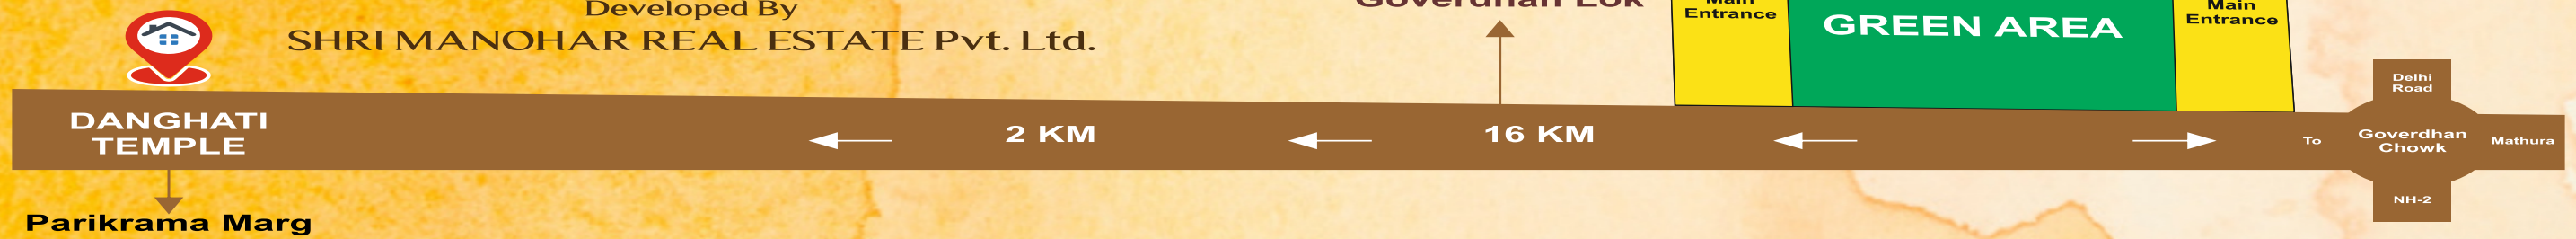

A Spiritual Living

Highlights

- MVDA Approved Colony
- In-house Temple
- Pollution Free Environment
- Fully Furnished
- Loan Available
- Easy Payment Plans
- Best Investment Option
- In and around Goverdhan Parking Area
- 24 hrs. Security

श्री
गोवर्धन लोक
Spiritual Harmony

Developed By
SHRI MANOHAR REAL ESTATE Pvt. Ltd.

UTILITY FACILITIES

- ◆ Landscape Podium Residential Complex
- ◆ Complex Offer Studio 1 BHK Luxurious Apartment
- ◆ Independent Villa's and Plots
- ◆ Lush Green Landscape
- ◆ Vastu Friendly Apatments
- ◆ Recreational Area & Commercial Area
- ◆ Car Wash Place, Laundry
- ◆ Yoga & Meditation Area
- ◆ Children's Park Area
- ◆ Sewage Treatment Plan
- ◆ Badminton Play Area
- ◆ Jogging Track